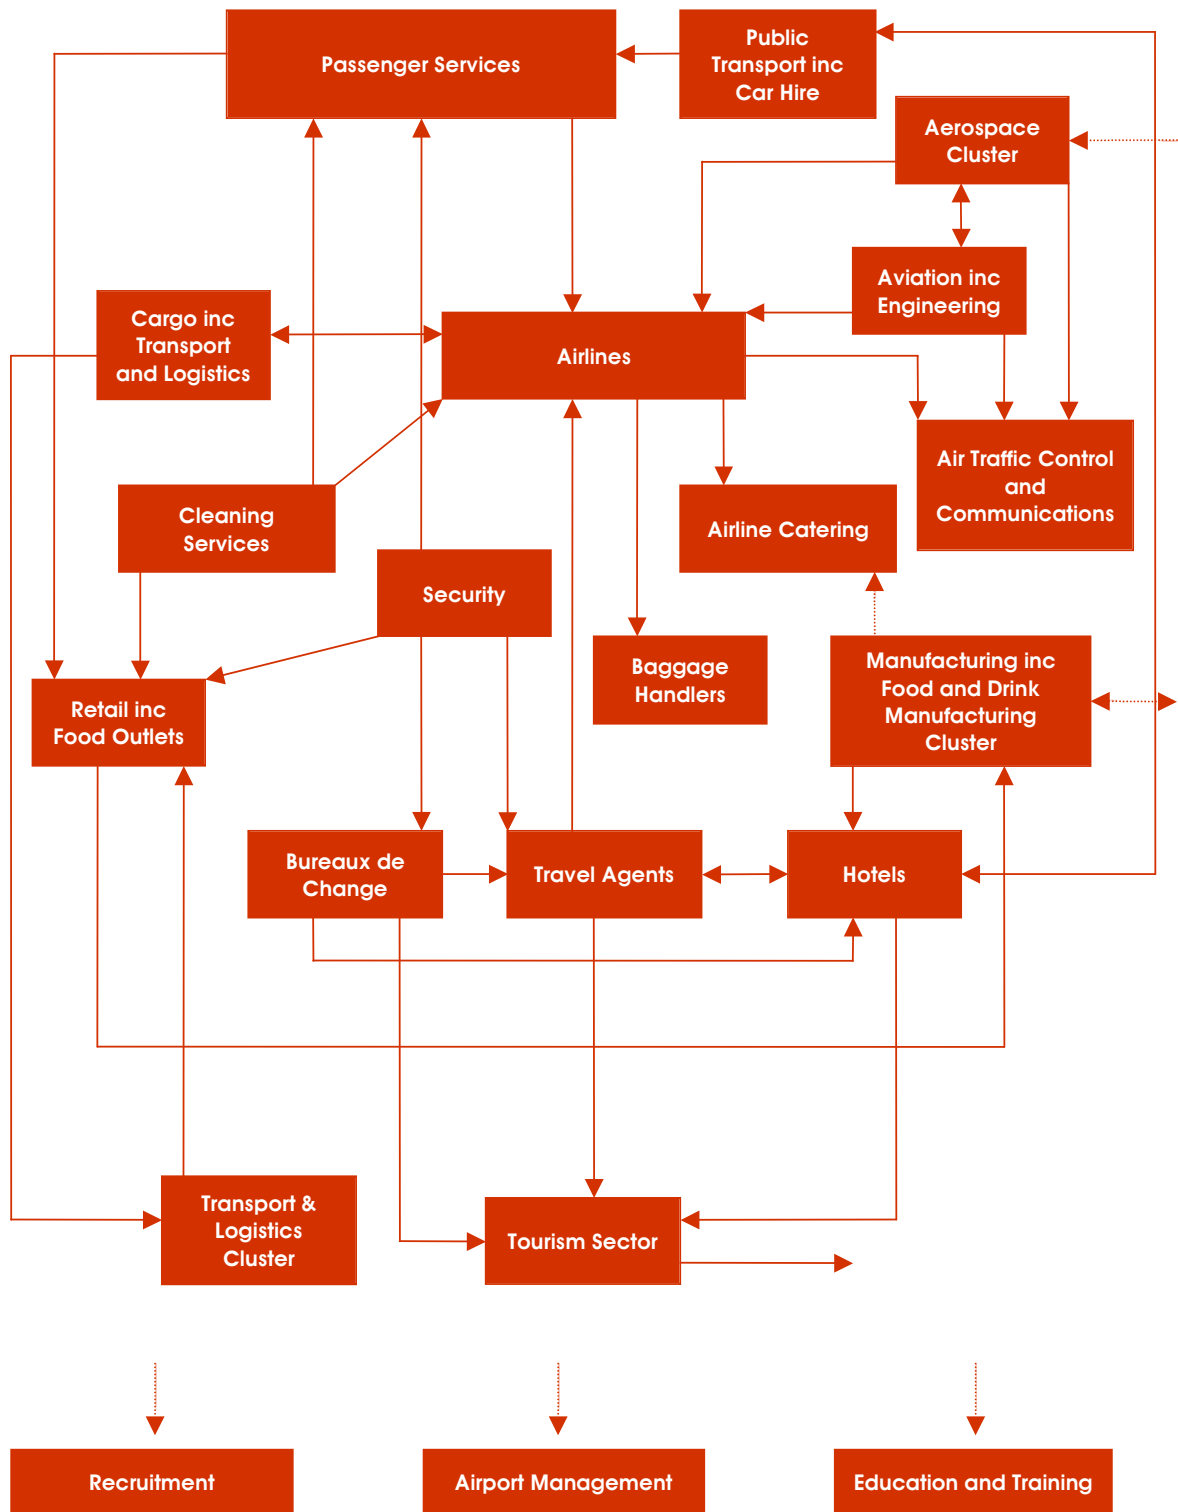

Airport Cluster Diagram